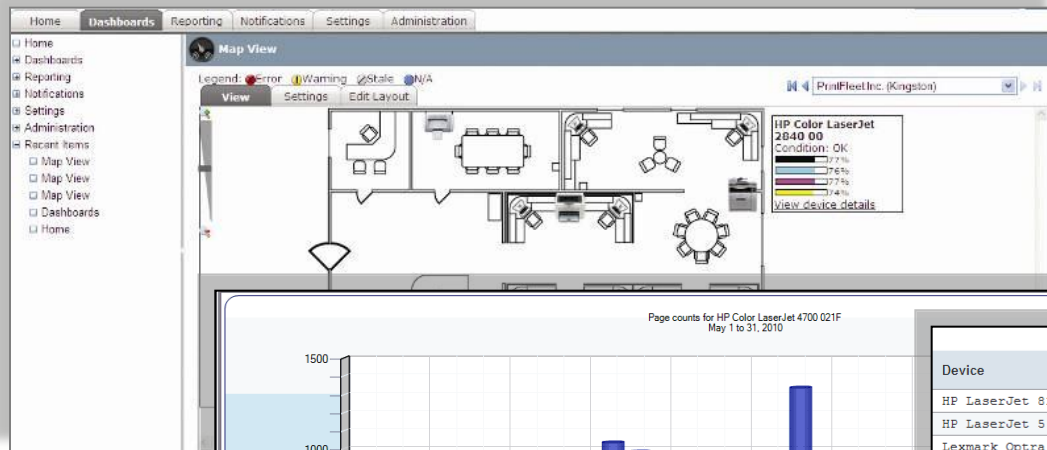

Business Intelligence Reports

Business intelligence reports using real data gathered from client fleets

= more intimate customer relationships and customer loyalty to your program

Help clients identify where and how the printers are used, and can provide a breakdown of the costs associated.