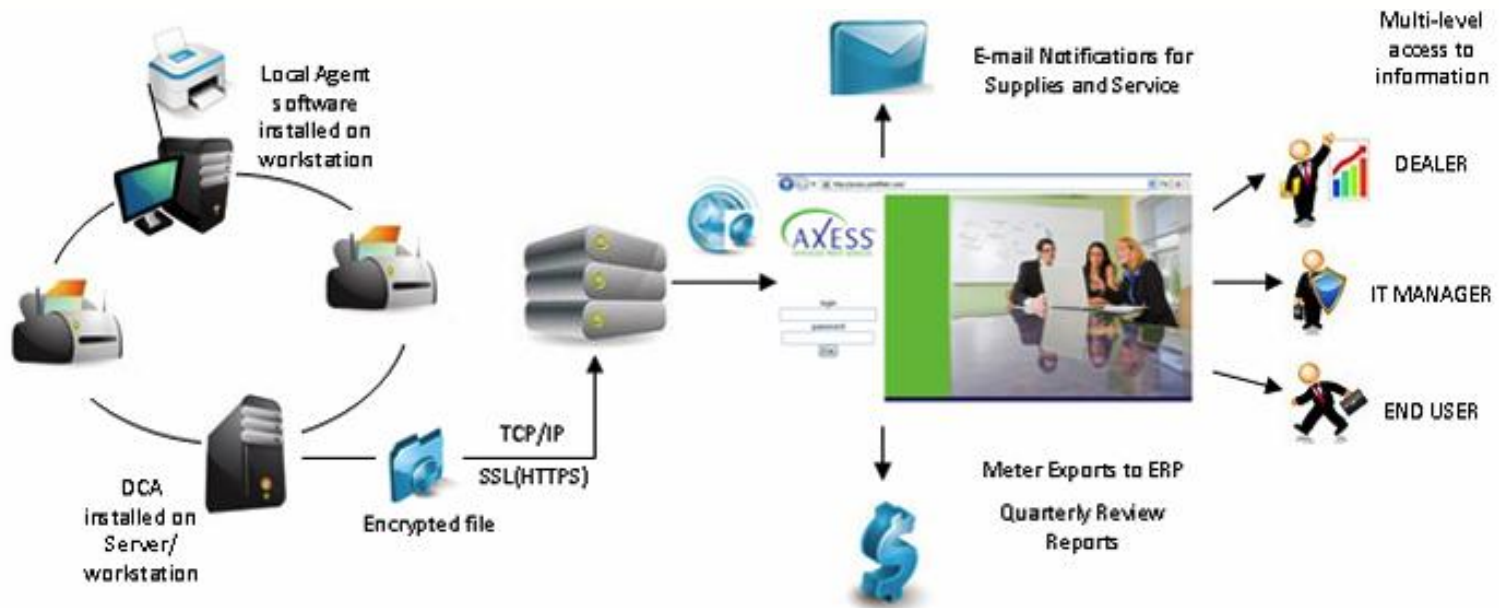

Your Comprehensive MPS Source

Axess™ MPS Software: How It Works

- *Simply install the Data Collector Agent (DCA) software on a single workstation at your client site*
 - *Within minutes, you will have access to the most accurate printing data in the industry, and visibility of all the printing devices on the client magazine*
- *No personal information is collected – document and end user names are not collected*
- *Encrypted transmission of data to the Clover Technology secure web server*
- *Access your clients' data 24 hours a day, 7 days a week via secure website*

Remote Data Collection

*Automatic remote meter read collection, supply levels, utilization, service requirements, error codes, and more = elimination of manual meter collection**

Technical View Change Filters