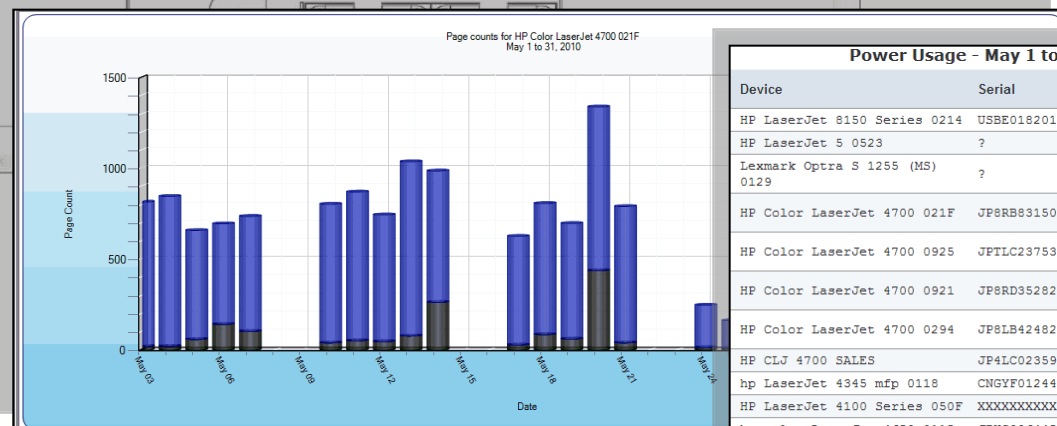

Power Usage - May 1 to 31, 2010						
Device	Serial	Operating Watts	Idle Watts	Total Pages	Est. Usage (kWh)	Est. Cost (at $0.10/kWh)
HP LaserJet 8150 Series 0214	USB018201	685	165	22,125	130	$13.01
HP LaserJet 5 0523	?	290	100	679	74	$7.45
Lexmark Optra S 1255 (MS) 0129	?	275	80	N/A	59	$5.94
HP Color LaserJet 4700 021F	JP8RB83150	567	55	14,247	47	$4.73
HP Color LaserJet 4700 0925	JPTLC23753	567	55	10,084	46	$4.56
HP Color LaserJet 4700 0921	JP8RD35282	567	55	8,147	45	$4.46
HP Color LaserJet 4700 0294	JP8LB42482	567	55	6,670	44	$4.39
HP CLJ 4700 SALES	JP4LC02359	567	55	445	41	$4.11
hp LaserJet 4345 mfp 0118	CNGYF01244	790	49	4,170	38	$3.77
HP LaserJet 4100 Series 050F	XXXXXXXXXX	500	40	78	30	$2.97
hp color LaserJet 4650 0115	JPHS006445	560	38	3,127	30	$2.96
HP Color LaserJet 4600	JPBKF19394	430	34	N/A	25	$2.53
hp color LaserJet 4600 024F	JPHMD54046	430	34	2	25	$2.53
HP LaserJet M3035 MFP 021C	JPLMD04227	610	24	8,231	21	$2.10